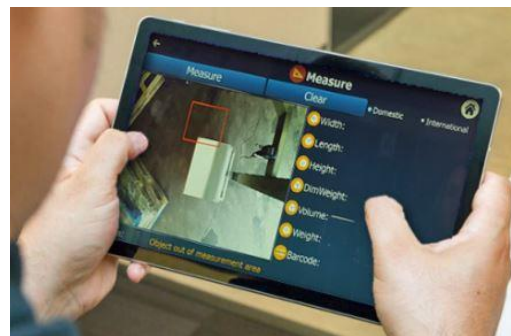

Resolution 6 Compact Dimensioning Station

RESOLUTION
NEXT GENERATION DIMENSIONING

Resolution 6 is a superfast and compact dimensioning and weighing solution for desktop or mobile workstations. Designed for weighing small cubic or irregular shaped packages from 2cm cubed up to 50cm cubed, Resolution 6 incorporates a next-generation overhead camera that uses the latest 3D imaging technology to measure length, width, height & volume in just 0.05 secs. Resolution is controlled by the integrated 7 inch colour touchscreen or using the built-in webserver via a PC browser over ethernet.

Cutting edge 3D image processing technology means the Resolution range is a fraction of the cost of other dimensioners on the market that rely on outdated and less accurate ultrasonic or laser solutions.

- viewed locally on the Resolution 15" display
- remotely viewed and downloaded from any PC or mobile device with a web browser using the built in web service
- sent via Ethernet, WiFi or RS232 to a PC or server in Excel file format

Results and images are stored internally and can be viewed and exported using the touch-screen or any PC using the webserver interface. Report data and images can be transmitted via ethernet or RS232 for easy integration into software packages using Resolution's customisable data output and easy to use API.