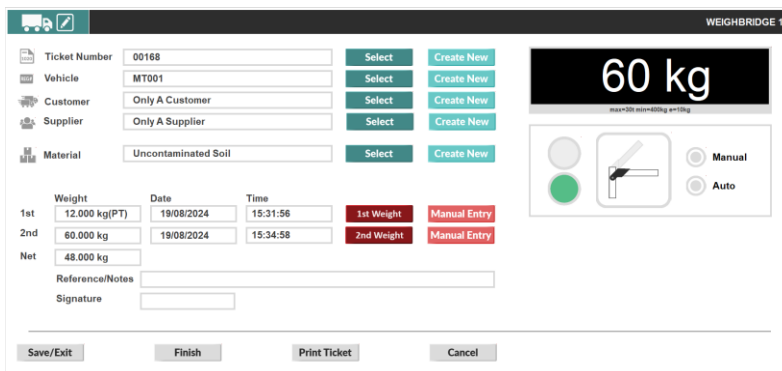

Phoenix Scales weighbridges are manufactured in the UK with all load bearing members being heavy duty universal beams that run in the same direction as the traffic flow to ensure the weights are directly on the beams for the full length of the weighbridge.

Surface plate is 10mm durbar, with all seams on the surface fully welded for additional strength and to prevent ingress of water or product spillage to the sub structure. Access to the loadcells and for debris removal is through removable 750mm plate sections at each end and in the middle on multi module machines.

Our weighbridge are available either as surface or pit mounted. Features include:

- Low profile only 400 mm high
- Guide rails standard on surface models
- Modular construction
- Driver Operated Terminals (optional)
- Traffic Lights (optional)
- Weighbridge Software (optional)
- ANPR Cameras (optional)
- Steel Ramps (optional)

Driver Operated Terminals

Myrias Software is a modular system that grows with your business, you only pay for the elements you need. The system's flexible configuration means it can easily be adapted or extended as your business changes. New equipment can be added or removed, new applications introduced or additional sites added onto the same system. As a Windows-based package it can hold several years of transactional data for analysis and traceability.