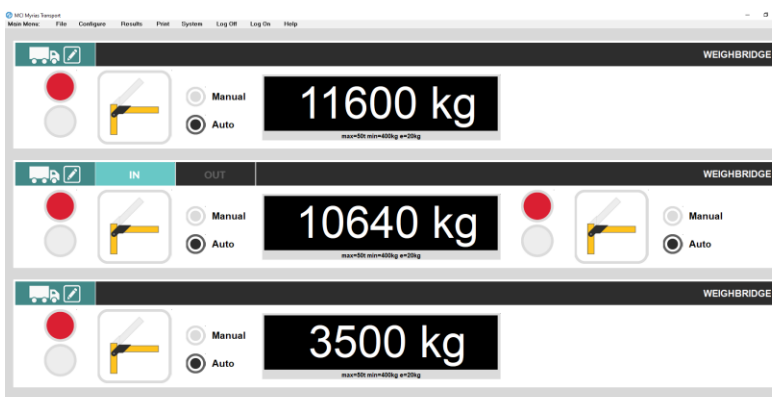

Phoenix Scales Ltd

34 Oldbury Road, West Bromwich, B70 9ED

Email: sales@phoenixscales.co.uk

Tel: 0121 520 9048